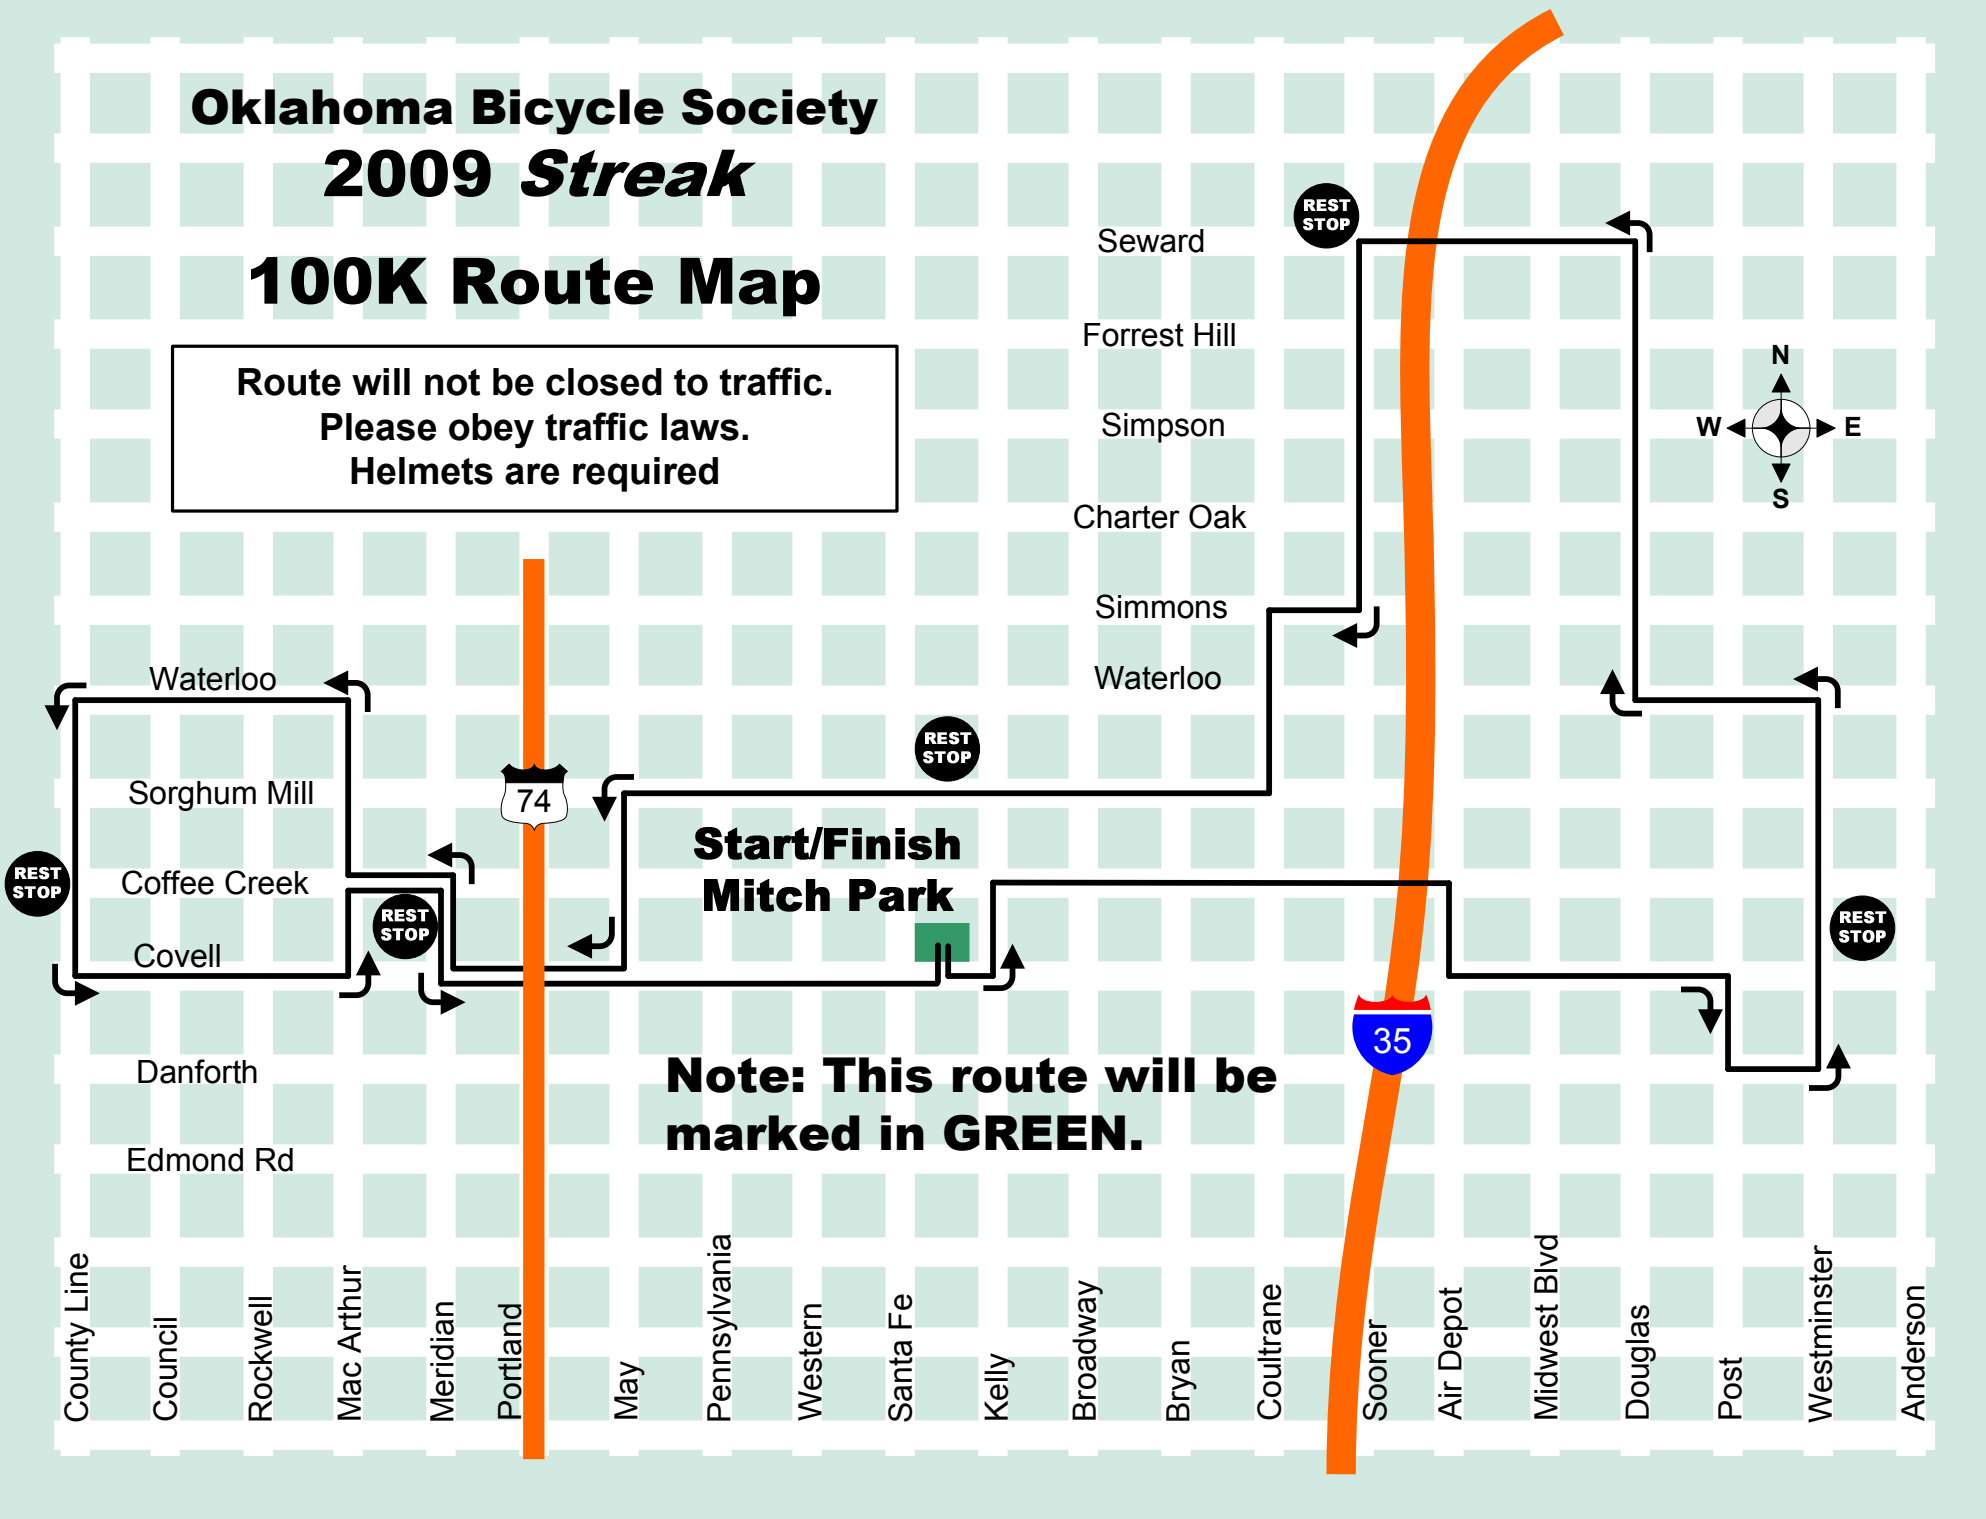

# Oklahoma Bicycle Society 2009 *Streak*

## 100K Route Map

Route will not be closed to traffic.  
Please obey traffic laws.  
Helmets are required

**Note: This route will be marked in GREEN.**